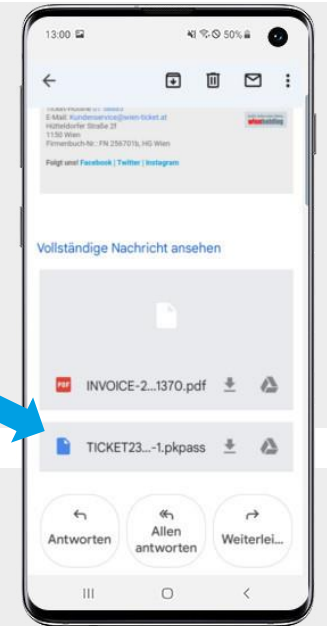

Save mobile tickets on Smartphone (Android)

Android OS may require additional software.
For Android use, for example: [PassWallet](#) or [PassAndroid](#)

Open

Add

Call up