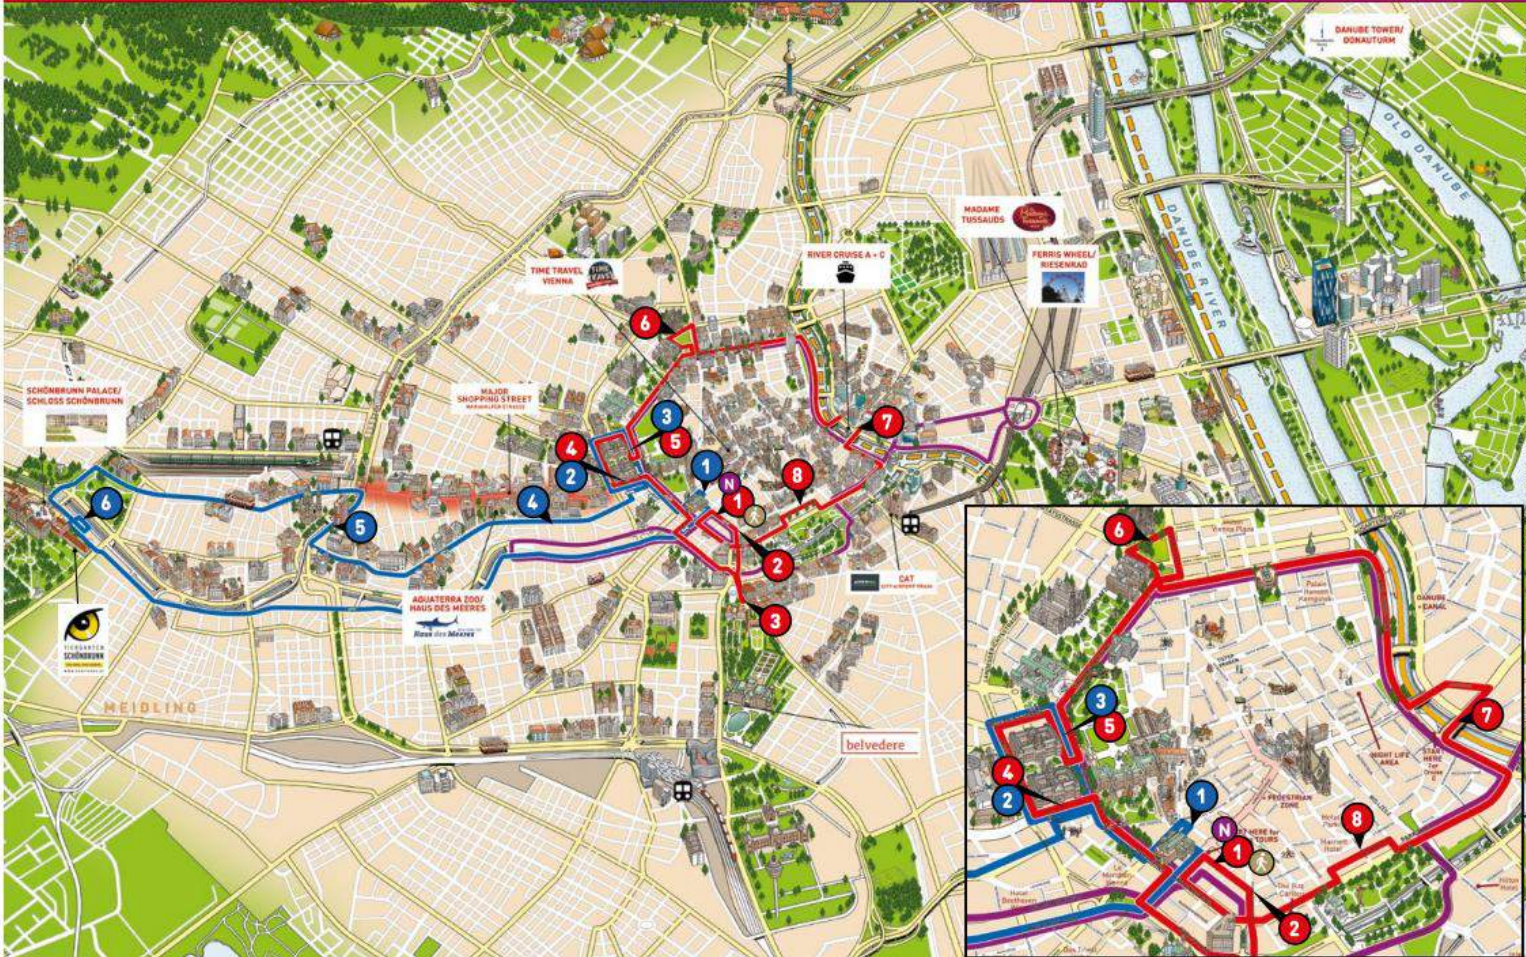

# DISCOVER VIENNA

- RED ROUTE EVENING TOUR RIVER CRUISE
- BLUE ROUTE IMPERIAL CITY WALK

Did you know Vienna has been voted 'the most livable city in the world' 10 times!?

ZSÓLY Customer Service Representative

## RED ROUTE / ROTE ROUTE

DURATION/DAUER 50 MINUTES/MINUTEN

STOP		FIRST BUS	LAST BUS
1	OPERA   WALFISCHGASSE	10:00	17:00
2	HOUSE OF MUSIC   HAUS DER MUSIK	10:01	17:01
3	LOWER BELVEDERE   UNTERES BELVEDERE	10:06	17:06
4	2 MUSEUMS QUARTIER   MARIAHILFERSTRASSE	10:16	17:16
5	3 MUSEUMS   HOFBURG	10:21	17:21
6	VOTIVCHURCH   VOTIVKIRCHE	10:27	17:27
7	SCHWEDENPLATZ / DANUBE CANAL RIVER CRUISE	10:38	17:38
8	CITY PARK   STADTPARK	10:44	17:44

## BLUE ROUTE / SCHÖNBRUNN BLAUE ROUTE

DURATION/DAUER 55 MINUTES/MINUTEN

STOP		FIRST BUS	LAST BUS
1	OPERA   ALBERTINA	10:00	17:00
4	2 MUSEUMS QUARTIER   MARIAHILFERSTRASSE	10:03	17:03
5	3 MUSEUMS   HOFBURG	10:06	17:06
4	AQUA TERRA ZOO   HAUS DES MEERES	10:14	17:14
5	MARIAHILFERSTRASSE   IBIS HOTEL	10:24	17:24
6	SCHONBRUNN PALACE & ZOO   SCHLOSS UND TIERGARTEN SCHÖNBRUNN	10:34	17:34

## RIVER CRUISE/SCHIFFFAHRT:

STOP 7

**CRUISE/ROUTE C: D05G River Cruise A+C | Taborstrasse**

DATE	11:00	13:00	14:30	16:00	17:30
01.07. - 31.12.2021	11:00	13:00	14:30	16:00	17:30

DURATION 75min. DURATION 75min. DURATION 75min. DURATION 75min. DURATION 75min.